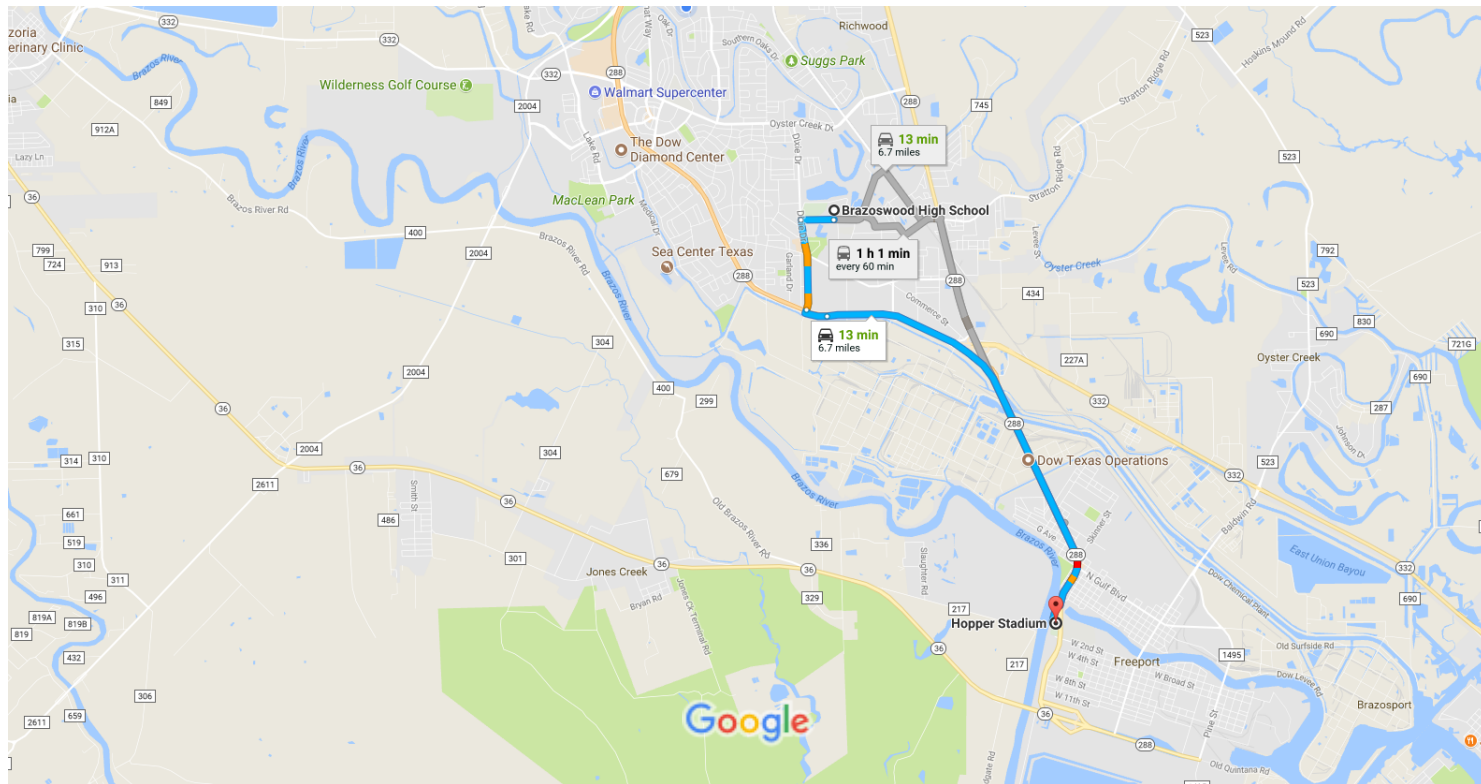

Brazoswood High School to Hopper Stadium, Freeport, TX 77541

Drive 6.7 miles, 13 min

Map data ©2017 Google, INEGI United States 1 mi

Brazoswood High School

302 Brazoswood Dr, Clute, TX 77531

- ↑ 1. Head west on Brazoswood Dr toward Dixie Dr 0.4 mi

- ↶ 2. Use the left 2 lanes to turn left onto Dixie Dr 1.0 mi

- ↶ 3. Turn left onto Texas 288 Frontage Rd 0.3 mi

- ⤴ 4. Use the left lane to take the ramp onto State Hwy 288 S/TX-288 S/TX-332 E/Nolan Ryan Expy
i Continue to follow State Hwy 288 S/TX-288 S/Nolan Ryan Expy 4.8 mi

- ↷ 5. Turn right onto Levee Rd
i Destination will be on the left 0.2 mi

Hopper Stadium

Freeport, TX 77541

These directions are for planning purposes only. You may find that construction projects, traffic, weather, or other events may cause conditions to differ from the map results, and you should plan your route accordingly. You must obey all signs or notices regarding your route.