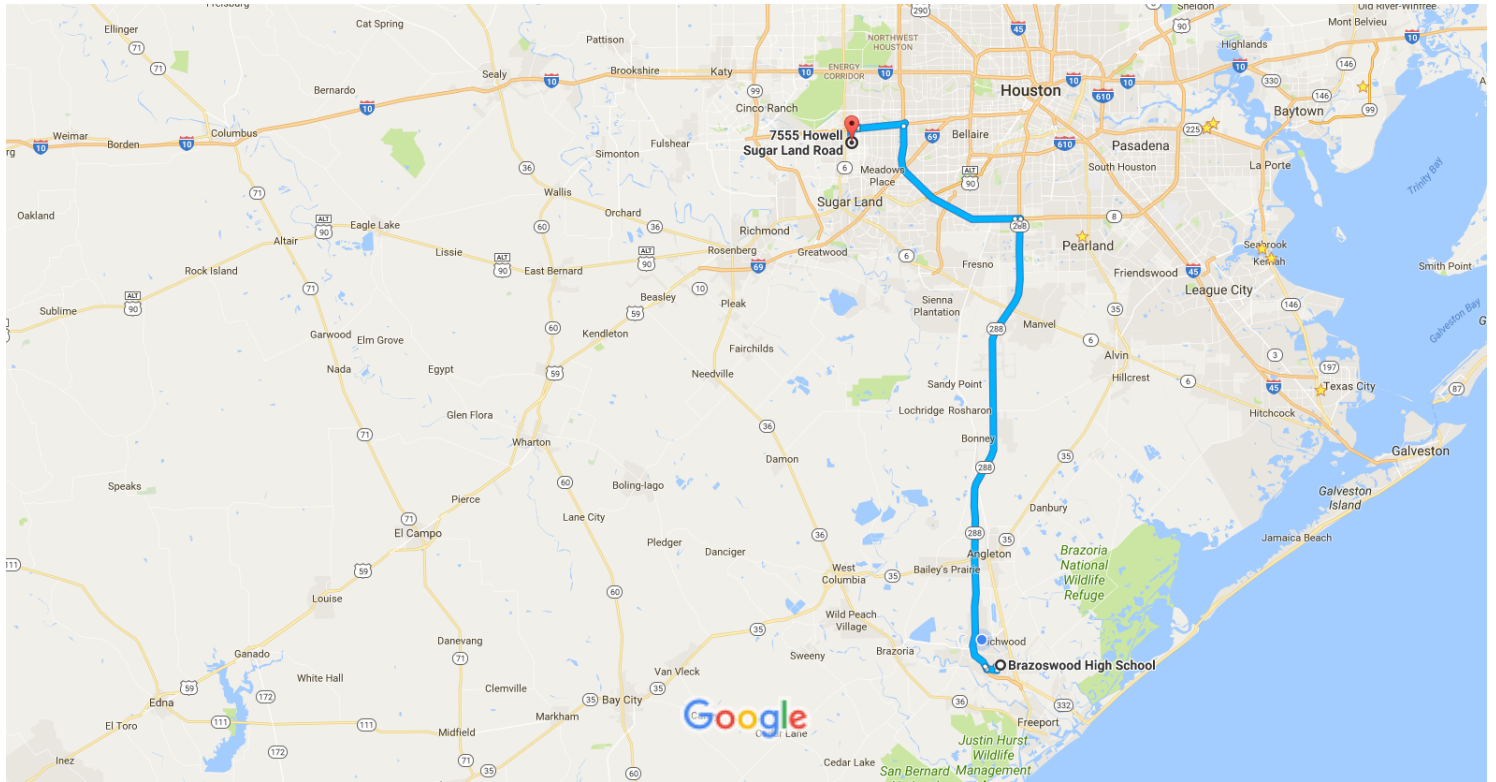

Brazoswood High School to 7555 Howell Sugar Land Rd

Drive 65.6 miles, 1 h 7 min

Map data ©2017 Google, INEGI United States 5 mi

Brazoswood High School

302 Brazoswood Dr, Clute, TX 77531

Get on State Hwy 288 N/TX-288 N/TX-332 W in Lake Jackson from Brazoswood Dr, Dixie Dr and Plantation Dr

5 min (2.0 mi)

- ↑ 1. Head west on Brazoswood Dr toward Dixie Dr
0.4 mi
- ↶ 2. Use the left 2 lanes to turn left onto Dixie Dr
0.4 mi
- ↷ 3. Turn right onto Plantation Dr
0.9 mi
- ↶ 4. Turn left onto W Plantation Dr
433 ft
- ↷ 5. Turn right at the 1st cross street onto Texas 288 Frontage Rd
0.2 mi
- ⤴ 6. Use the left lane to take the ramp onto State Hwy 288 N/TX-288 N/TX-332 W
0.1 mi

Follow State Hwy 288 N/TX-288 N and Sam Houston Tollway W to Westhollow Pkwy in Houston. Take the exit toward Eldridge Pkwy from Westpark Tollway W

57 min (61.6 mi)

- ↑
 7. Merge onto State Hwy 288 N/TX-288 N/TX-332 W
 Continue to follow State Hwy 288 N/TX-288 N

- ↗
 8. Take the Texas 8 Beltway/Sam Houston Parkway exit

- ↙
 9. Use the left 2 lanes to keep left at the fork and continue toward TX-8 Beltway W

- ↶
 10. Use the left 2 lanes to turn left onto TX-8 Beltway W