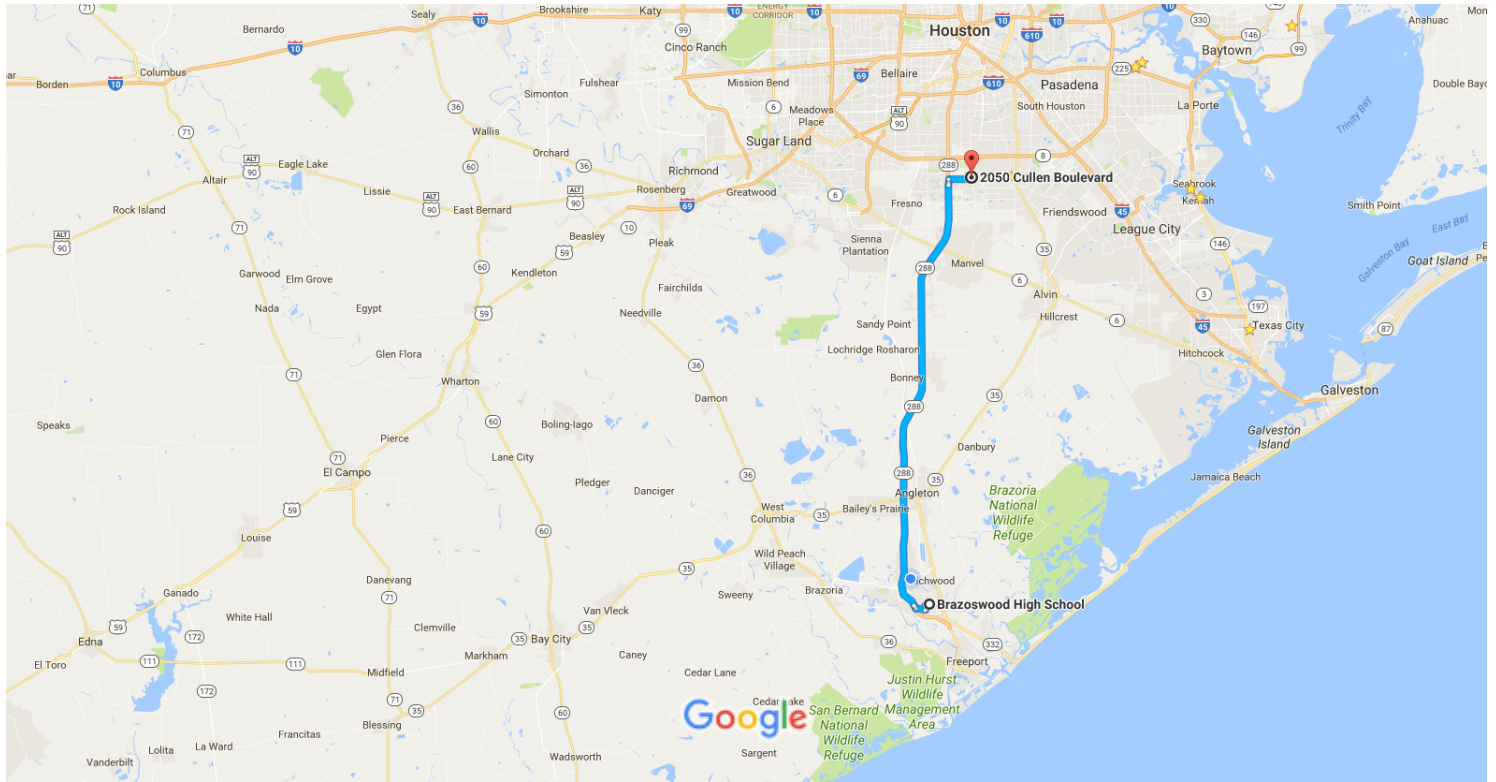

Brazoswood High School to 2050 Cullen Blvd, Pearland, TX 77584

Drive 43.6 miles, 45 min

Map data ©2017 Google, INEGI United States 5 mi

Brazoswood High School

302 Brazoswood Dr, Clute, TX 77531

Get on State Hwy 288 N/TX-288 N/TX-332 W in Lake Jackson from Brazoswood Dr, Dixie Dr and Plantation Dr

- ↑ 1. Head west on Brazoswood Dr toward Dixie Dr 5 min (2.0 mi)

- ↶ 2. Use the left 2 lanes to turn left onto Dixie Dr 0.4 mi

- ↷ 3. Turn right onto Plantation Dr 0.4 mi

- ↶ 4. Turn left onto W Plantation Dr 0.9 mi

- ↷ 5. Turn right at the 1st cross street onto Texas 288 Frontage Rd 433 ft

- ⤴ 6. Use the left lane to take the ramp onto State Hwy 288 N/TX-288 N/TX-332 W 0.2 mi

- ⤴ 6. Use the left lane to take the ramp onto State Hwy 288 N/TX-288 N/TX-332 W 0.1 mi

Follow State Hwy 288 N/TX-288 N to Hwy 288 Frontage Rd in Pearland. Take the exit toward McHard Road/Farm to Market Road 2234/Shadow Creek Parkway from State Hwy 288 N/TX-288 N

34 min (38.9 mi)

-  7. Merge onto State Hwy 288 N/TX-288 N/TX-332 W
 Continue to follow State Hwy 288 N/TX-288 N
-
-  8. Take the exit toward McHard Road/Farm to Market Road 2234/Shadow Creek Parkway
-
- 38.7 mi
-
- 0.1 mi